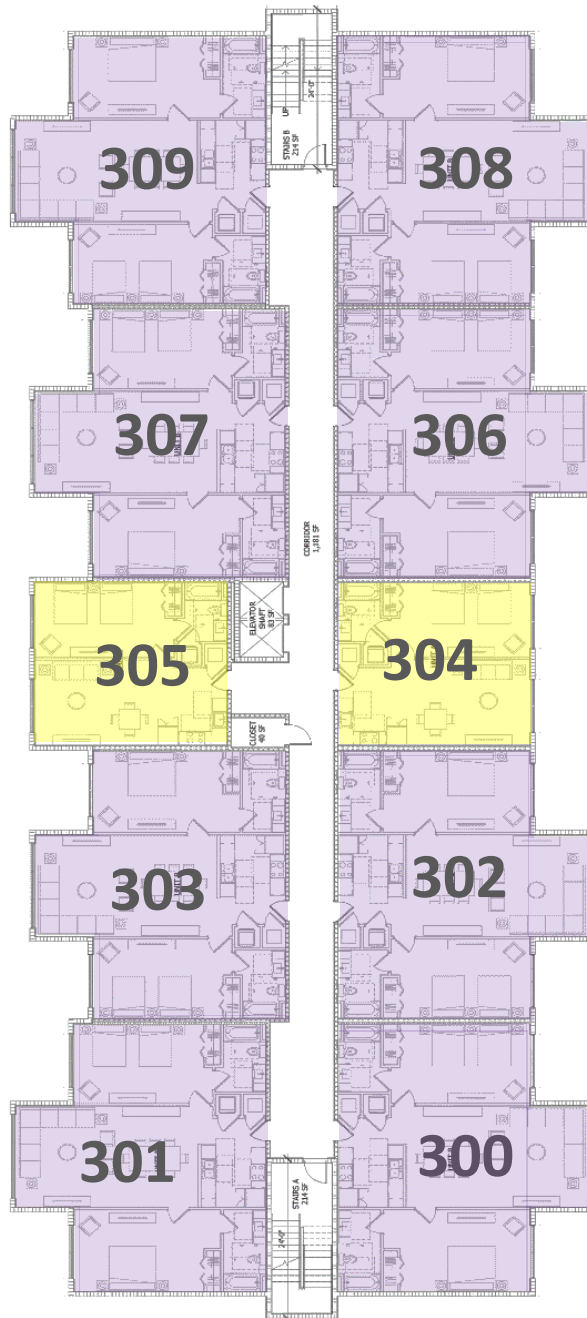

Resort View

-  **PALM - 1 BEDROOM**
-  **OAKTREE - 2 BEDROOMS**

SYCAMORE
ORLANDO RESORT

Building F

SYCAMORE
ORLANDO RESORT

Building F

1st Floor

08 units

Resort View

Street View

-  PALM - 1 BEDROOM
-  OAKTREE - 2 BEDROOMS

SYCAMORE
ORLANDO RESORT

Building F

2nd Floor

10 units

Resort View

Street View

- PALM - 1 BEDROOM
- OAKTREE - 2 BEDROOMS

SYCAMORE
ORLANDO RESORT

Building F

3rd Floor

10 units

Resort View

Street View

-  PALM - 1 BEDROOM
-  OAKTREE - 2 BEDROOMS

SYCAMORE
ORLANDO RESORT

Building F

4th Floor

10 units

Resort View

Street View

- PALM - 1 BEDROOM**
- OAKTREE - 2 BEDROOMS**