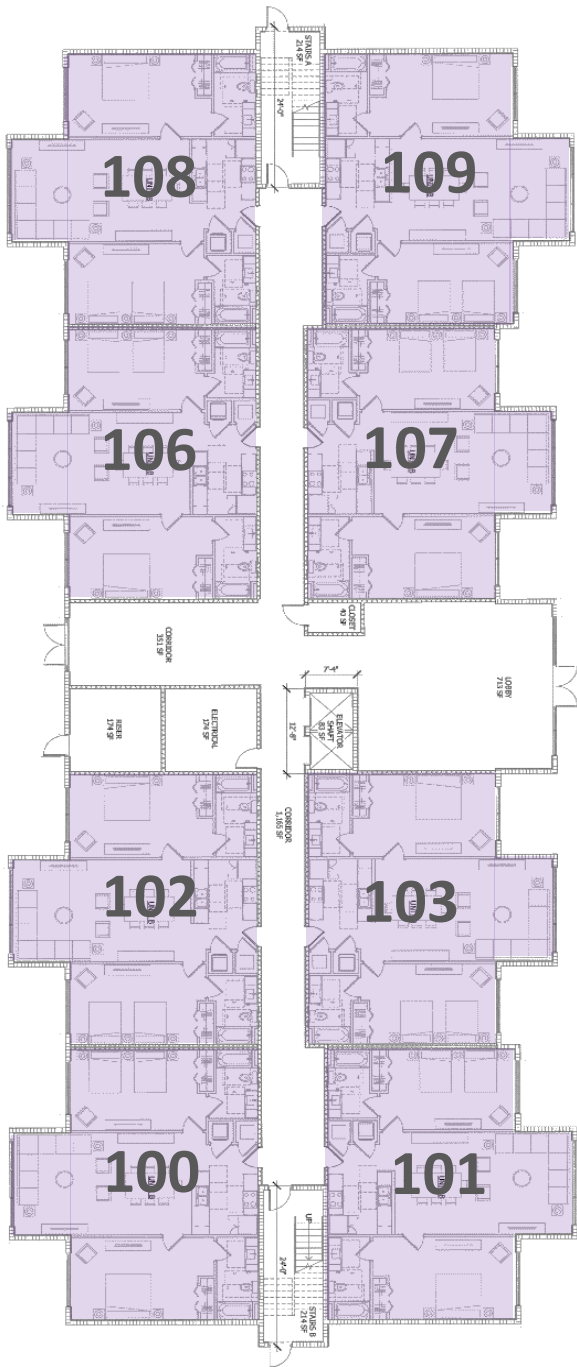

SYCAMORE
ORLANDO RESORT

SITE PLAN – BUILDING A – F – PHASE 1

SYCAMORE
ORLANDO RESORT

MODEL- PALM (1/1) BUILDING A – F – PHASE 1

SYCAMORE
ORLANDO RESORT

MODEL- OAKTREE (2/2) BUILDING A – F – PHASE 1

SYCAMORE
ORLANDO RESORT

Building A

SYCAMORE
ORLANDO RESORT

Building A

1st Floor

10 units

Street View

Resort View

- PALM - 1 BEDROOM
- OAKTREE - 2 BEDROOMS

SYCAMORE
ORLANDO RESORT

Building A

2nd Floor

10 units

Street View

Resort View

-  PALM - 1 BEDROOM
-  OAKTREE - 2 BEDROOMS

SYCAMORE
ORLANDO RESORT

Building A

3rd Floor

10 units

Street View

Resort View

-  PALM - 1 BEDROOM
-  OAKTREE - 2 BEDROOMS

SYCAMORE
ORLANDO RESORT

Building A