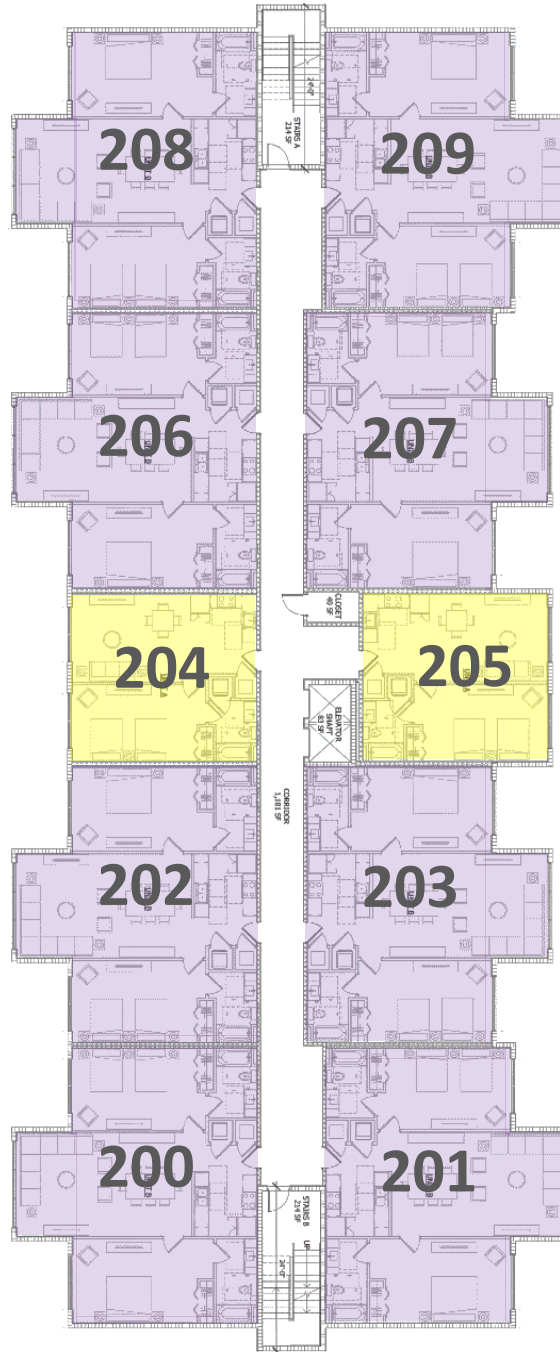

SYCAMORE
ORLANDO RESORT

SITE PLAN – BUILDING A – F – PHASE 1

SYCAMORE
ORLANDO RESORT

MODEL- PALM (1/1) BUILDING A – F – PHASE 1

SYCAMORE
ORLANDO RESORT

MODEL- OAKTREE (2/2) BUILDING A – F – PHASE 1

SYCAMORE
ORLANDO RESORT

Building A

SYCAMORE
ORLANDO RESORT

Building A

1st Floor

10 units

Street View

Resort View

- PALM - 1 BEDROOM
- OAKTREE - 2 BEDROOMS

SYCAMORE
ORLANDO RESORT

Building A

2nd Floor

10 units

Street View

Resort View

-  PALM - 1 BEDROOM
-  OAKTREE - 2 BEDROOMS

SYCAMORE
ORLANDO RESORT

Building A

3rd Floor

10 units

Street View

Resort View

-  PALM - 1 BEDROOM
-  OAKTREE - 2 BEDROOMS

SYCAMORE
ORLANDO RESORT

Building A